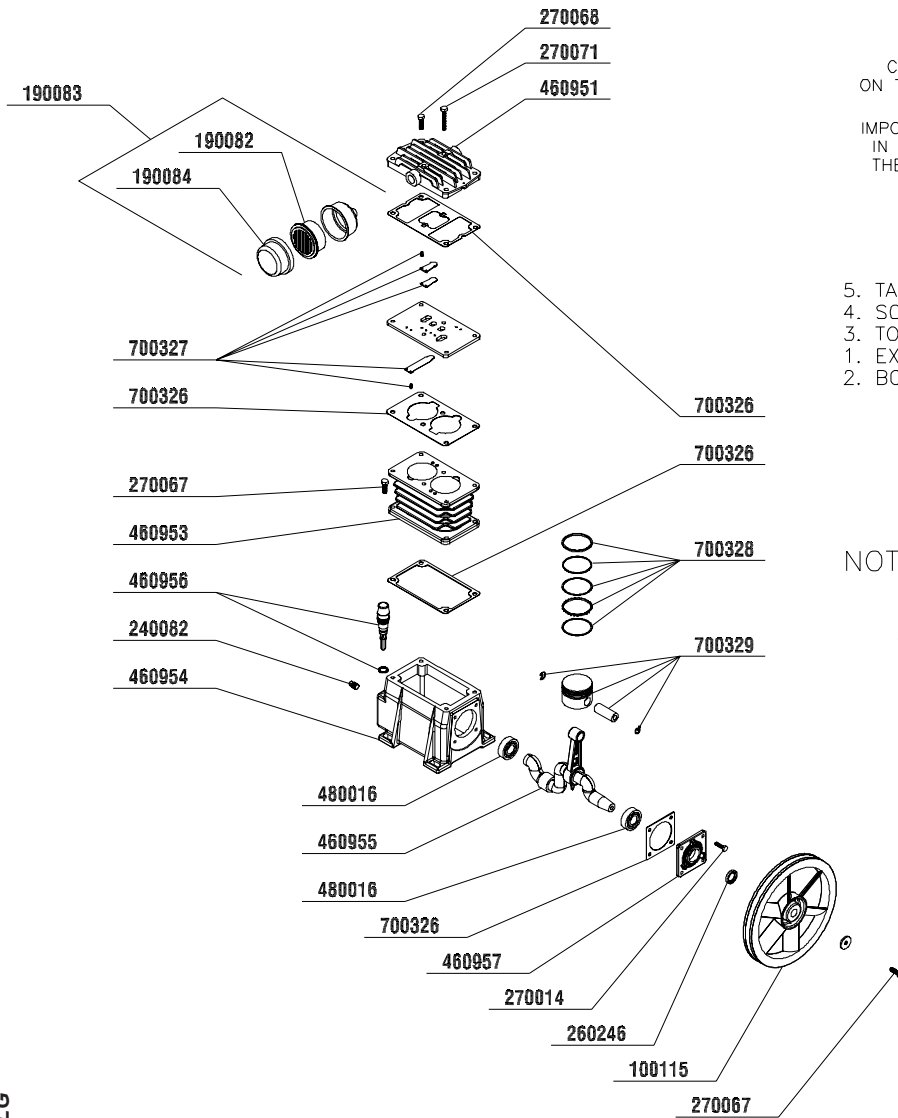

PC2017 GASOLINE AIR COMPRESSOR FEATURES

PDAC046-071403-DLG

PC2017 5.5 H.P. GASOLINE AIR COMPRESSOR

Parts Reference Guide

PDAC043-070903-RD

MTM011 Issued Date: 07/10/03

2003 by SENC0 Products, Inc. Cincinnati, OH 45244- USA

Questions? Comments? call SENC0's toll-free Action-line: 1-800-543-4596 or e-mail: Toolprof@senco.com

PC2017 GASOLINE AIR COMPRESSOR Parts Reference Guide

CTOP MARKS ARE LOCATED ON TOP SURFACE OF THE RINGS

IMPORTANT: RINGS MUST BE ASSEMBLED IN THE POSITION SHOWN AND IN THE FOLLOWING NUMERICAL SEQUENCE:

NOTE:
ONCE THE RINGS ARE IN PLACE ROTATE THEM SO THE GAPS ARE NOT ALIGNED.

OMAC0088-051303-DLG

PDAC042-070903-RD

SENCO PC2017 5.5 HP GASOLINE AIR COMPRESSOR

REPLACEMENT PARTS LIST

Part No. Description

030215	PUMP	280002	WASHER
070151	GRIP	280003S	WASHER
090009	BUSHING	280008	WASHER
100101S	SHEAVE	280022	WASHER
100115	FLYWHEEL	280023	WASHER
110011	BELT	289001	WASHER
140017	WHEEL	300155	LOCKNUT
140069	ISOLATOR	300157	LOCKNUT
150007	HOSE	330358	SPACER
150235	HOSE	330394	THROTTLE CONTROL
150238	HOSE	340130	LABEL
190082	FILTER ELEMENT	340575	LABEL
190083	FILTER ASSEMBLY	340588	LABEL
190084	FILTER CAP	340815	LABEL
200420	AXLE	340816	LABEL
200421	BRACKET	340817	LABEL
200574A01	BRACKET	340819	LABEL
200614	BRACKET	340821	LABEL
220228	VALVE	340823	LABEL
220231	REGULATOR	341439	LABEL
220257	GAUGE	420011	HOSE CLAMP
220346	VALVE	430073	KEY
230111	BUSHING	430092	PIN
230105	HOSE BARB	450084	THROTTLE CLIP
230127	NIPPLE	460951	CYLINDER HEAD
230312	VALVE	460953	CYLINDER
230315	NUT	460956	OIL DIPSTICK
230328	ADAPTER	460954	CRANKCASE
230418	ELBOW	460955	CRANKSHAFT
230425	TUBE INSERT	460957	FLANGE
230426	ELBOW	480016	BEARING
240010	NIPPLE	620126	THROTTLE CONTROLADAPTER
240082	PLUG	700326	GASKET KIT
260246	OIL SEAL SHAFT	700327	VALVE PLATE KIT
270014	SCREW	700328	GASKET KIT
270015	BOLT	700329	PISTON KIT
270067	BOLT	854011	BELTGUARD BACK
270068	BOLT	854017	BELTGUARD
270070	BOLT	854018	ENGINE
270071	BOLT	854073	AIR TANK
270072	SCREW		
270576	BOLT		
279524	BOLT		